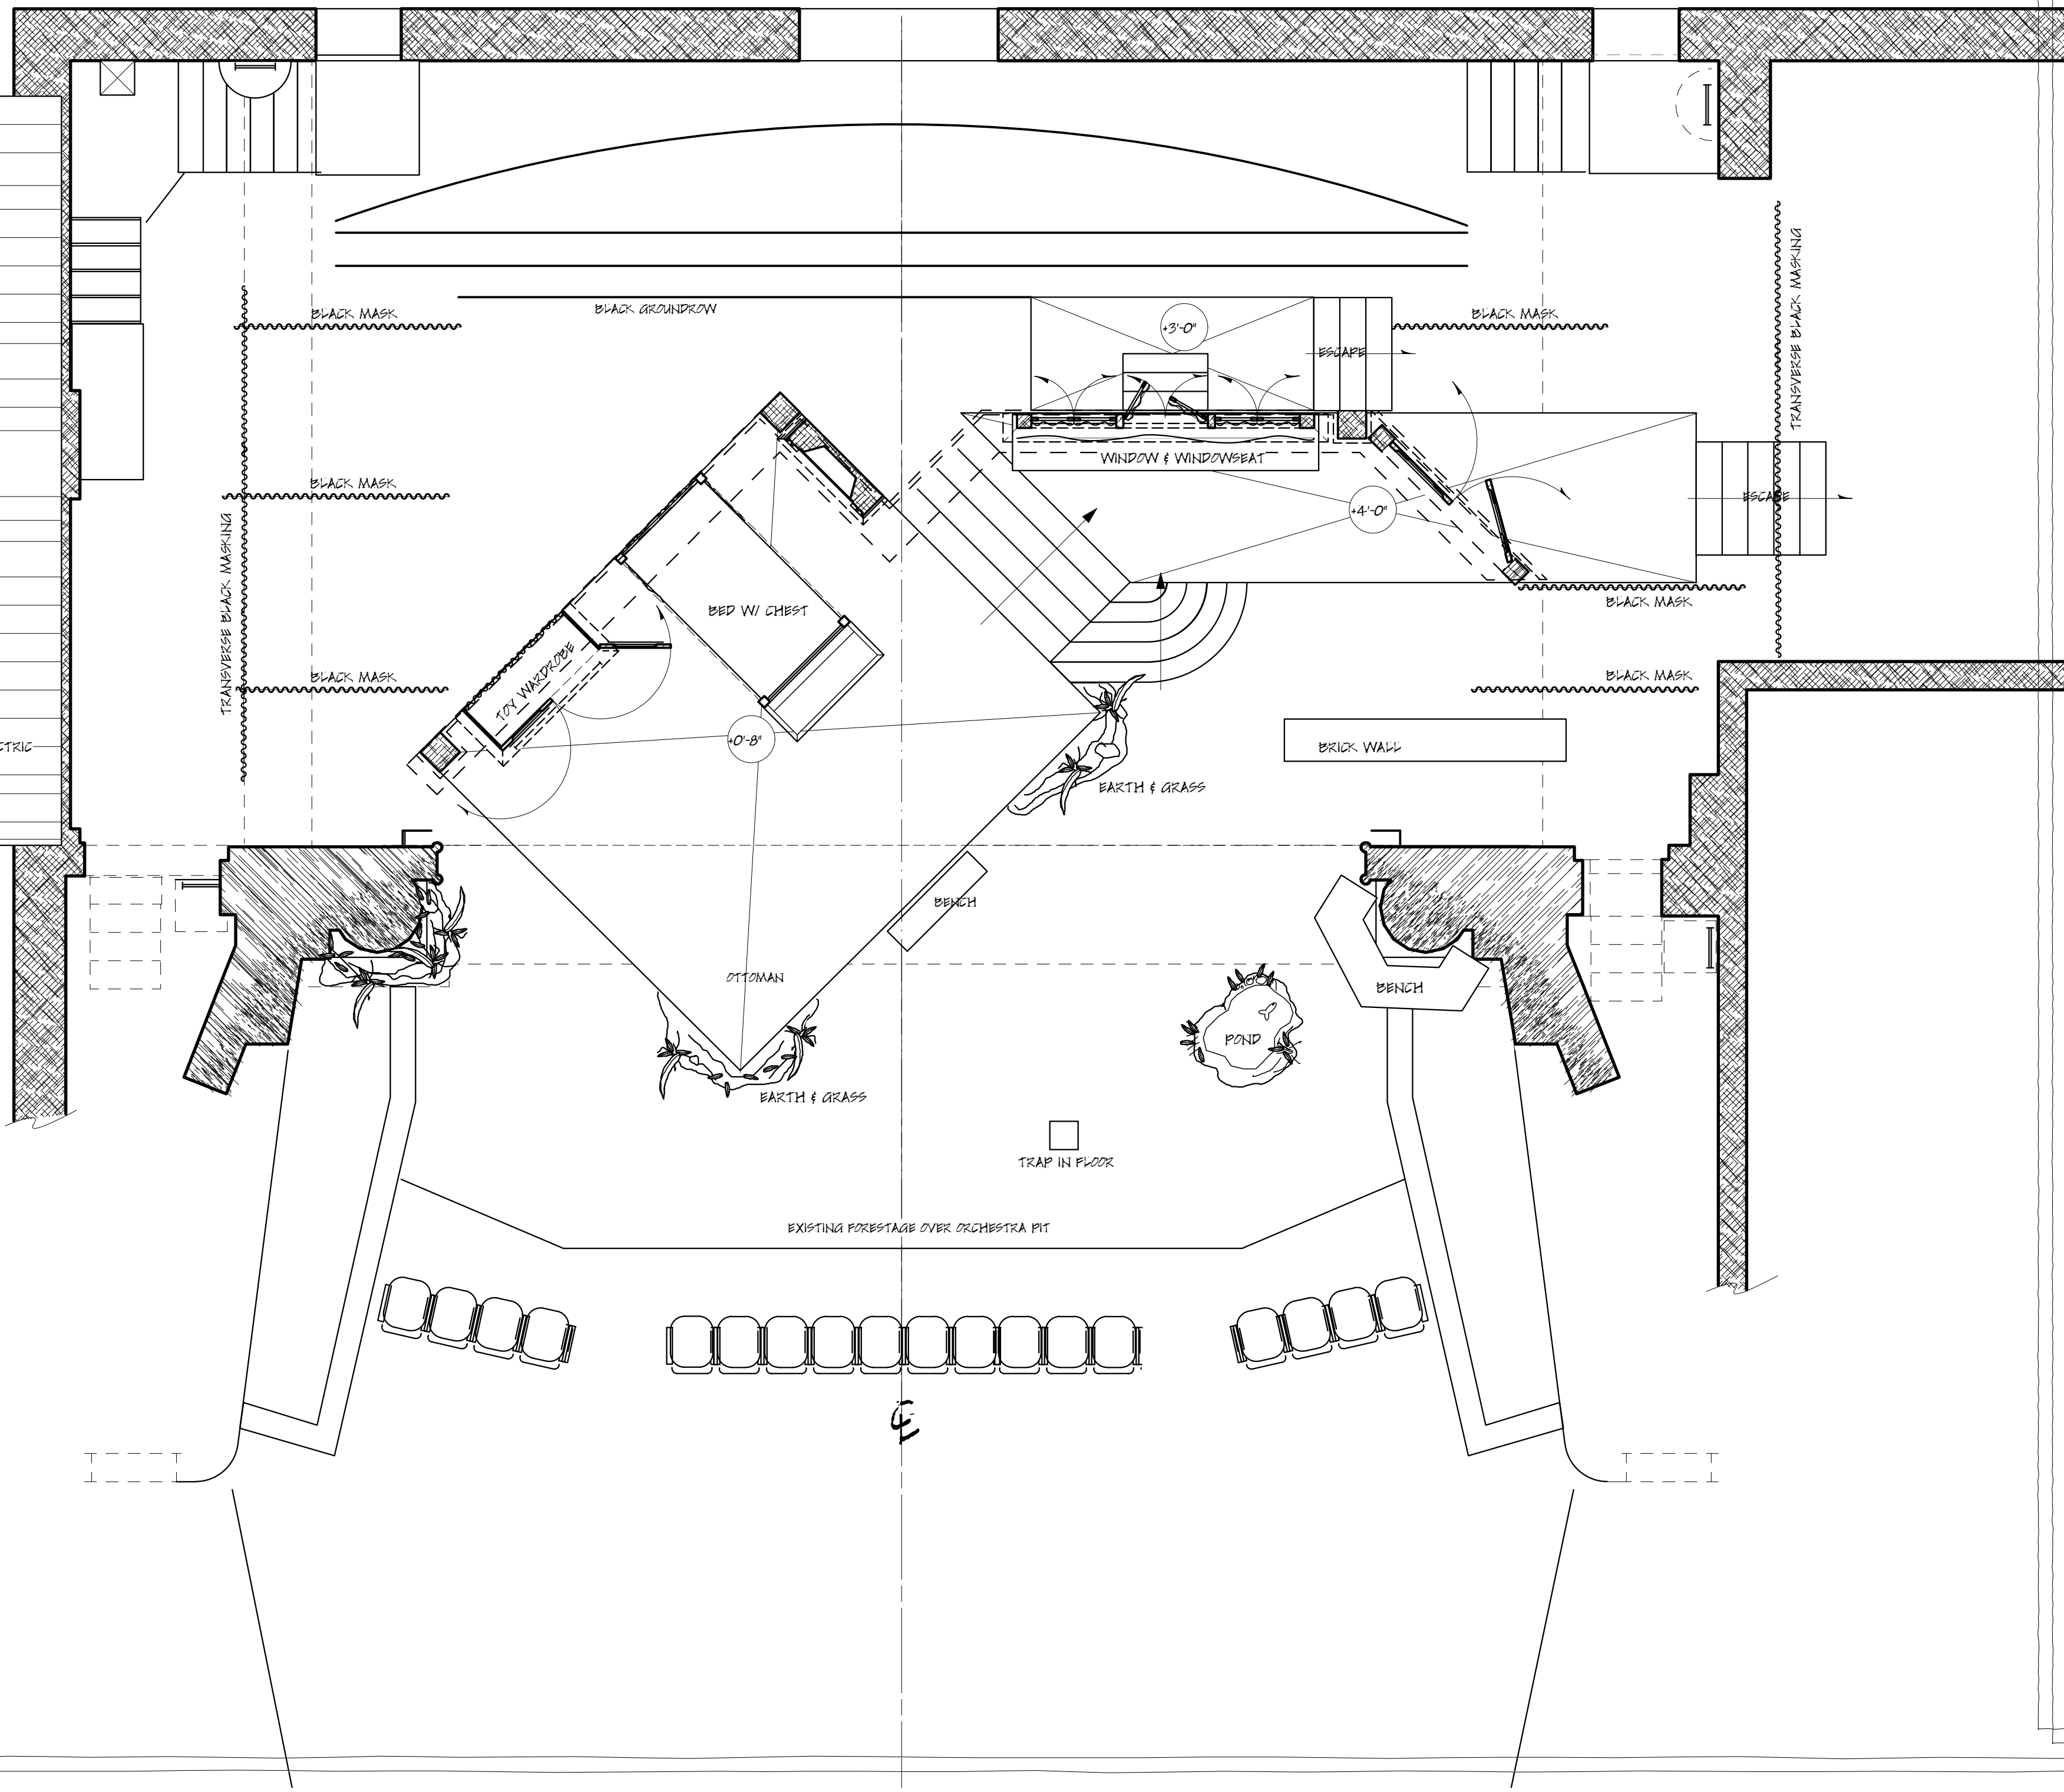

- #24 EYE
- #23 ELEG
- #22 STAR DROP
- #21 BLACK SCRIM
- #18
- #17 BLACK LEGS #3
- #16 BLACK BORDER #3
- #15
- #14
- #13
- BEAM-
- #12 BLACK LEG SR #2
- #11 BLACK BORDER #2
- #10
- #9 BLACK LEG SL #2
- #8
- #7 BLACK BORDER #1
- #6
- #5 BLACK LEGS #1
- #4
- #3 (COUNTERWEIGHT) 1ST ELECTRIC
- #2
- #1
- MAIN RAG
- FIRE CURTAIN