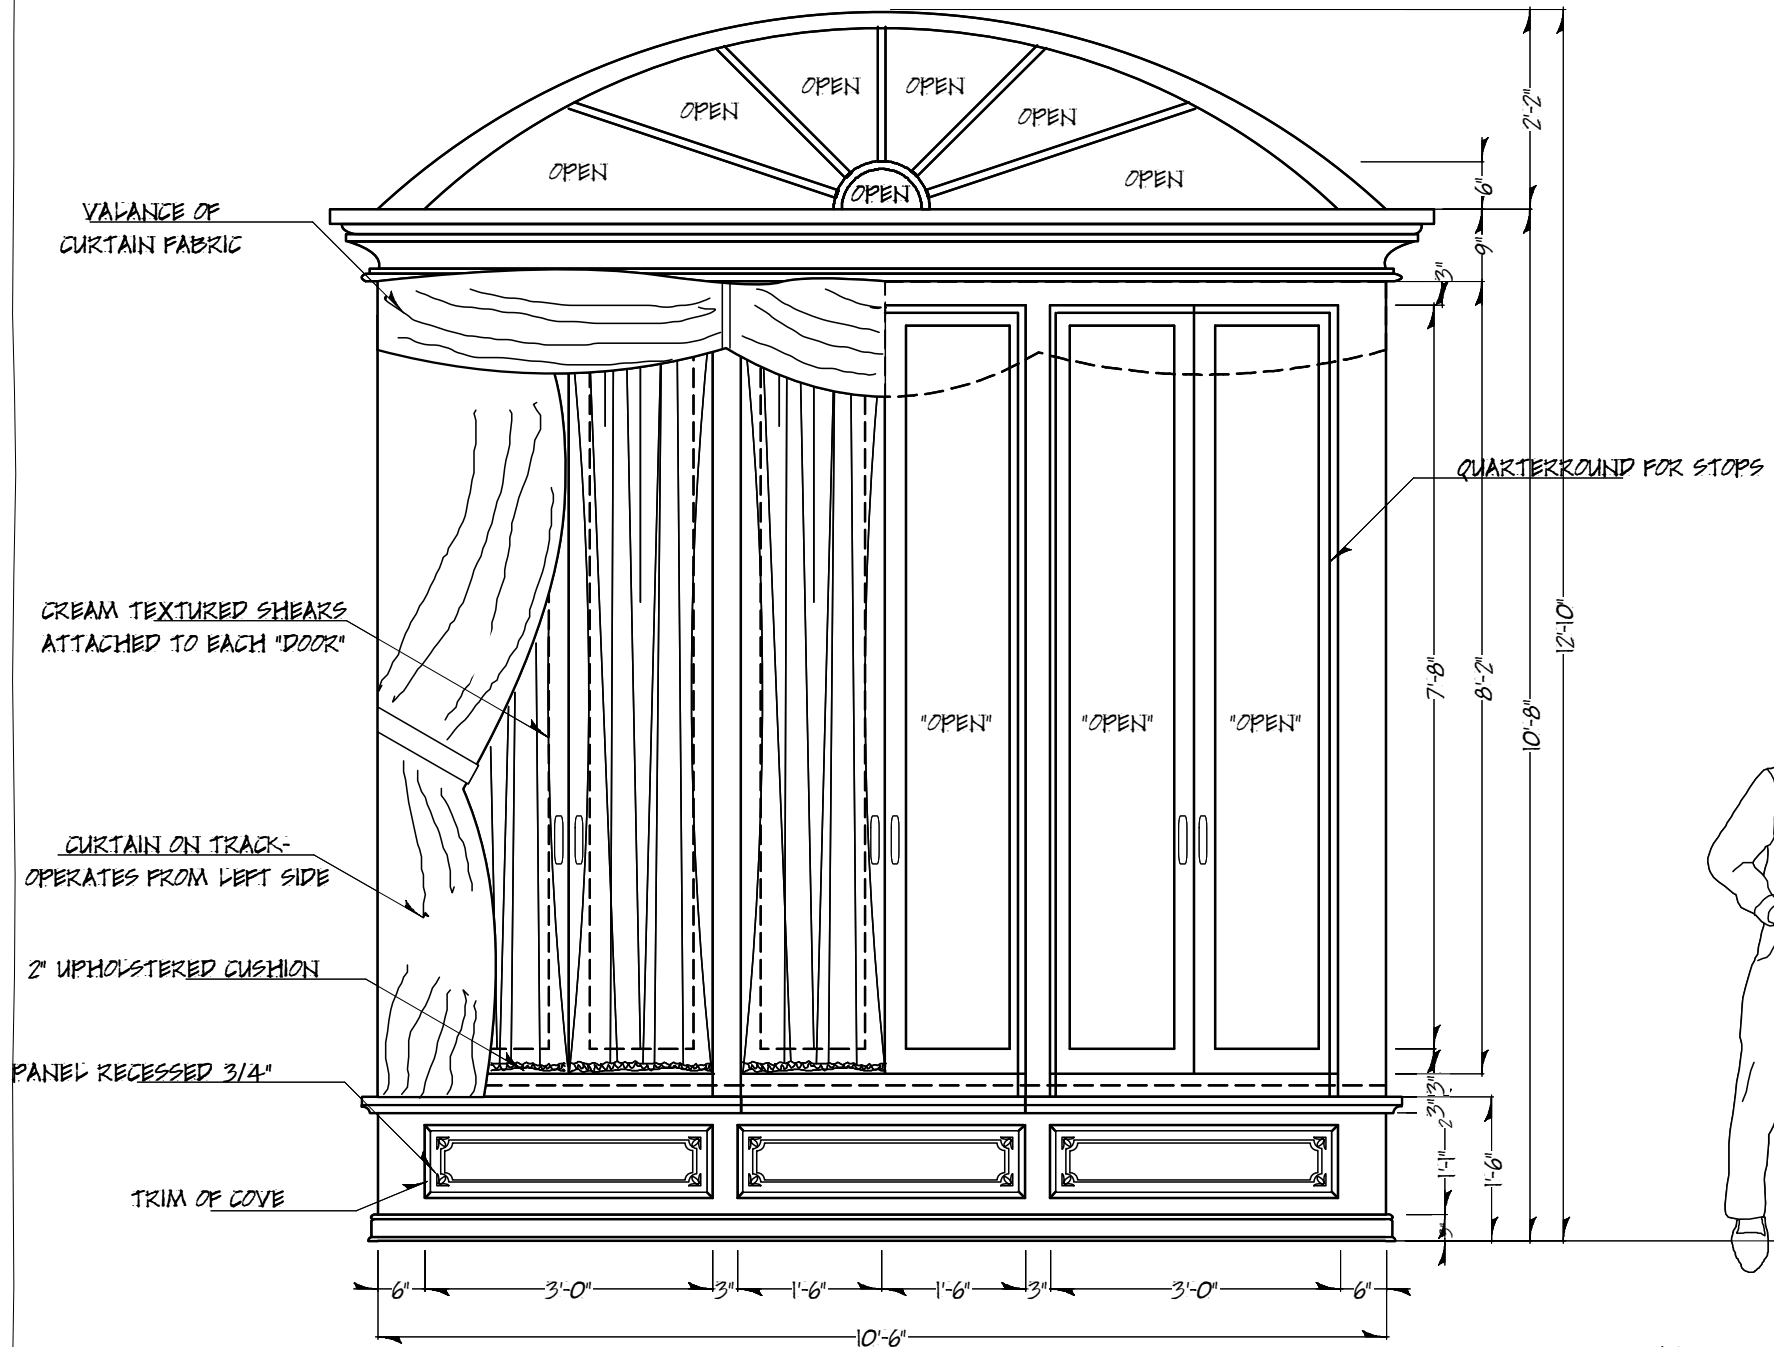

design by greg hillmar
 804.683.2503, greg@hillmar.com
 www.hillmar.com
 © Greg Hillmar 2005

Velveteen Rabbit

geh

WINDOW FRONT ELEVATION

SEE DESIGNER FOR ALL DOOR & WINDOW HARDWARE

WINDOW TYPICAL SECTION

DOOR UNIT FRONT ELEVATION

WINDOW PLAN VIEW

DOOR UNIT PLAN VIEW