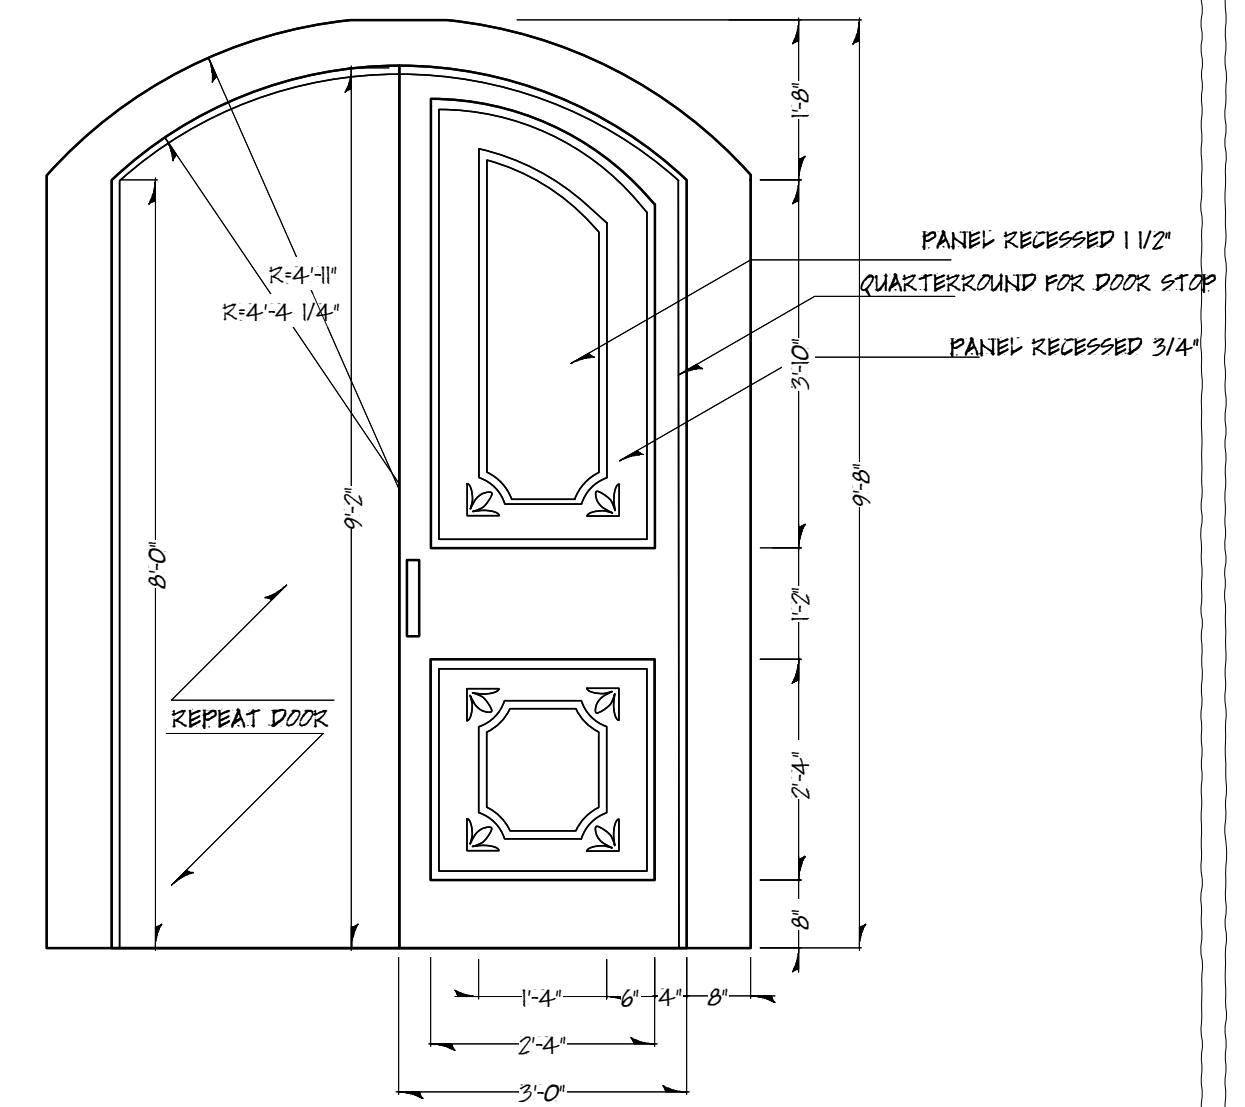

design by greg hillmar
 804.683.2503, greg@hillmar.com
 www.hillmar.com
 © Greg Hillmar 2005

Velveteen Rabbit

geh

WINDOW FRONT ELEVATION

SEE DESIGNER FOR ALL DOOR & WINDOW HARDWARE

WINDOW TYPICAL SECTION

DOOR UNIT FRONT ELEVATION

WINDOW PLAN VIEW

DOOR UNIT PLAN VIEW