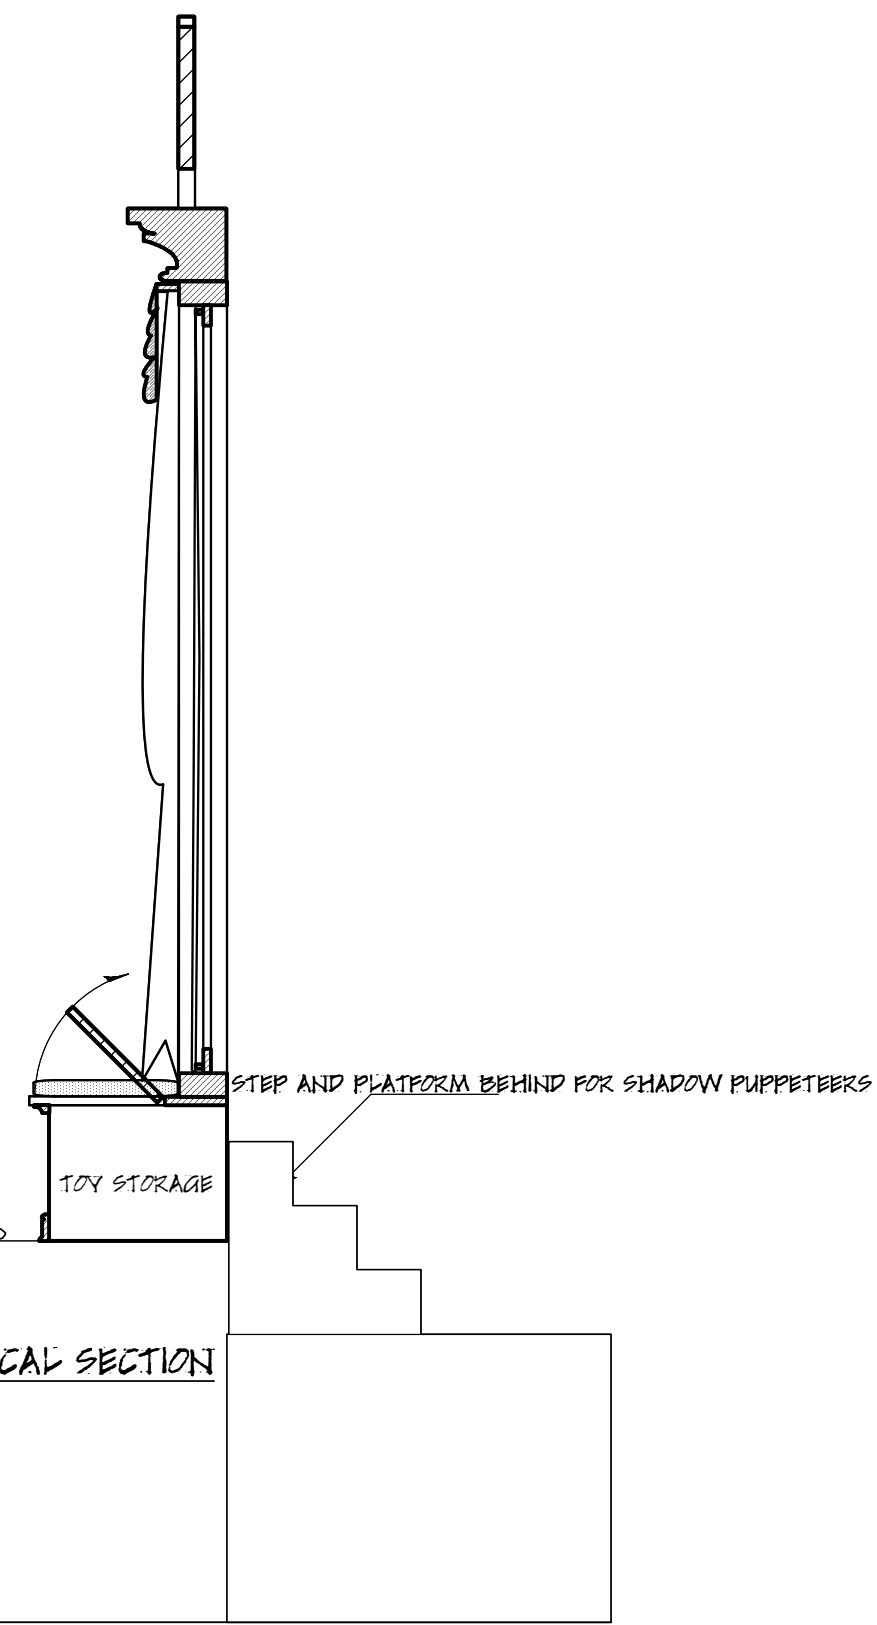

design by greg hillmar
 804.683.2503, greg@hillmar.com
 www.hillmar.com
 © Greg Hillmar 2005

Velveteen Rabbit

geh

WINDOW FRONT ELEVATION

SEE DESIGNER FOR ALL DOOR & WINDOW HARDWARE

WINDOW TYPICAL SECTION

DOOR UNIT FRONT ELEVATION

WINDOW PLAN VIEW

DOOR UNIT PLAN VIEW