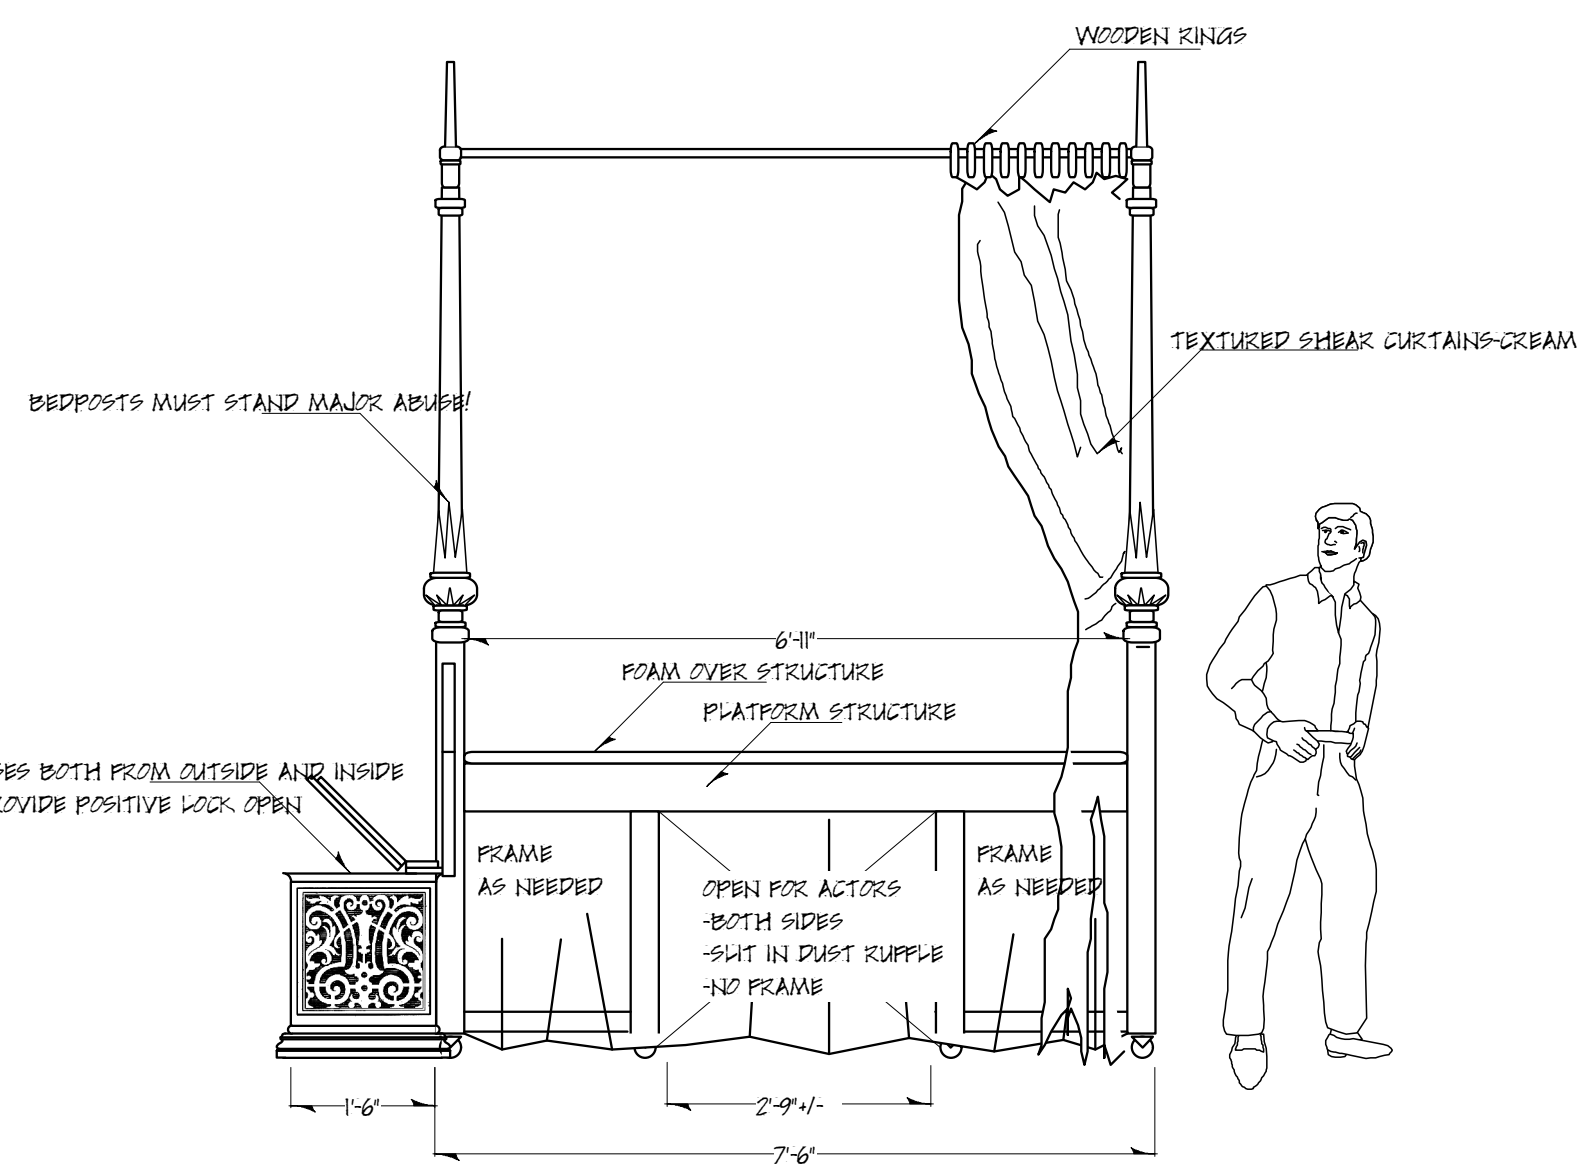

FOOT ELEVATION

BED/TOYCHEST UNIT- SIDE VIEW

HEADBOARD ELEVATION

BED/TOYCHEST UNIT- PLAN VIEW

DETAIL "A"
SCALE 1/2"=1'-0"

DETAIL "B"
SCALE 1/2"=1'-0"

design by gregg hillmar
804.682.2503, gregg@hillmar-design.com
www.hillmar-design.com
© gregg hillmar 2008