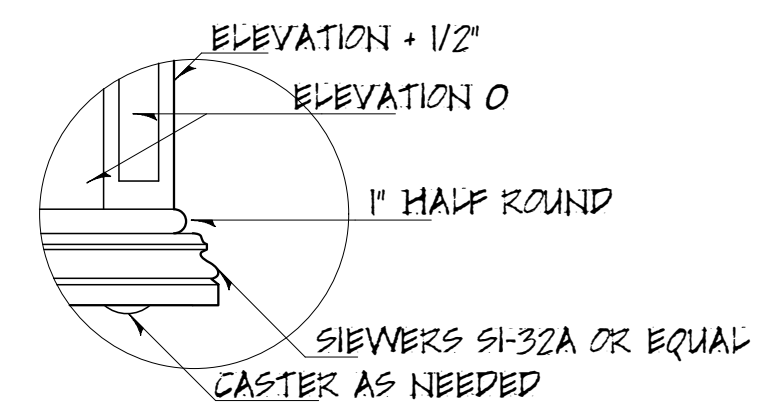

FOOT ELEVATION

BED/TOYCHEST UNIT- SIDE VIEW

HEADBOARD ELEVATION

BED/TOYCHEST UNIT- PLAN VIEW

DETAIL "A"
SCALE 1/2"=1'-0"

DETAIL "B"
SCALE 1/2"=1'-0"

design by gregg hillmar
804.682.2503, gregg@hillmar-design.com
www.hillmar-design.com
© gregg hillmar 2008