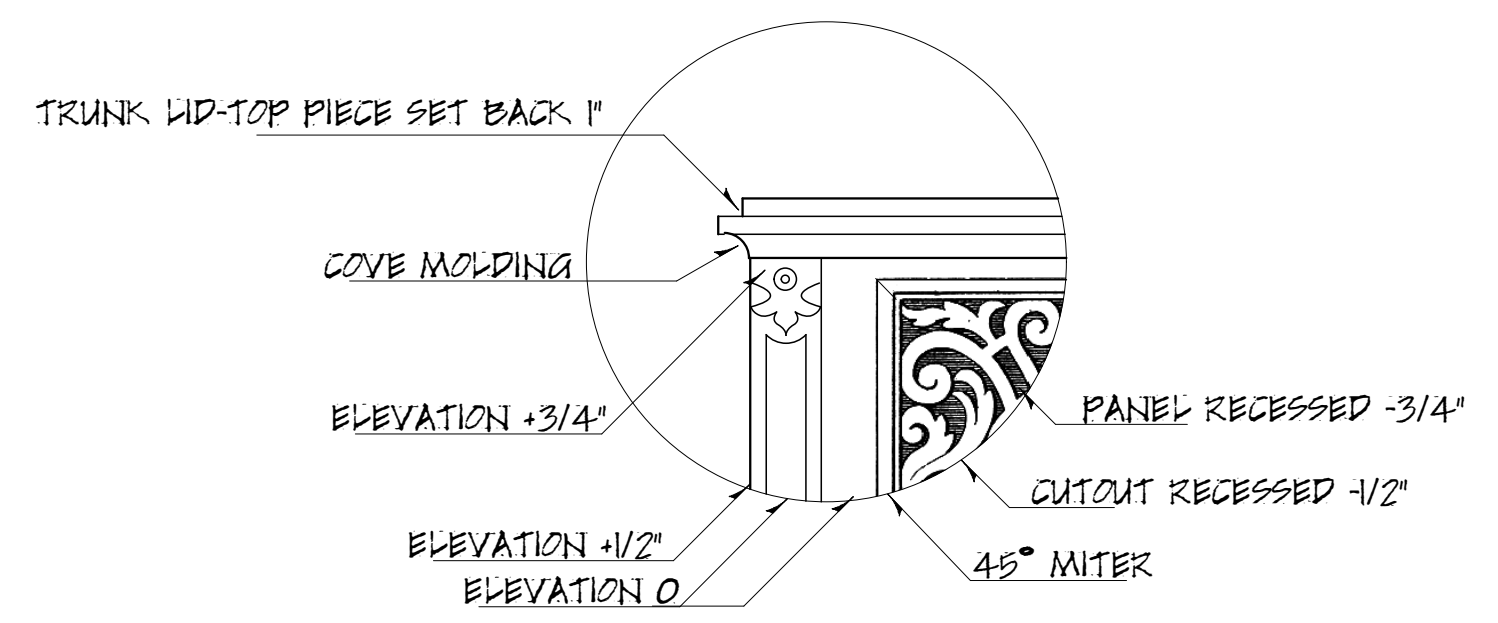

FOOT ELEVATION

BED/TOYCHEST UNIT- SIDE VIEW

HEADBOARD ELEVATION

BED/TOYCHEST UNIT- PLAN VIEW

DETAIL "A"
SCALE 1/2"=1'-0"

DETAIL "B"
SCALE 1/2"=1'-0"

design by gregg hillmar
804.682.2503, gregg@hillmar-design.com
www.hillmar-design.com
© gregg hillmar 2008