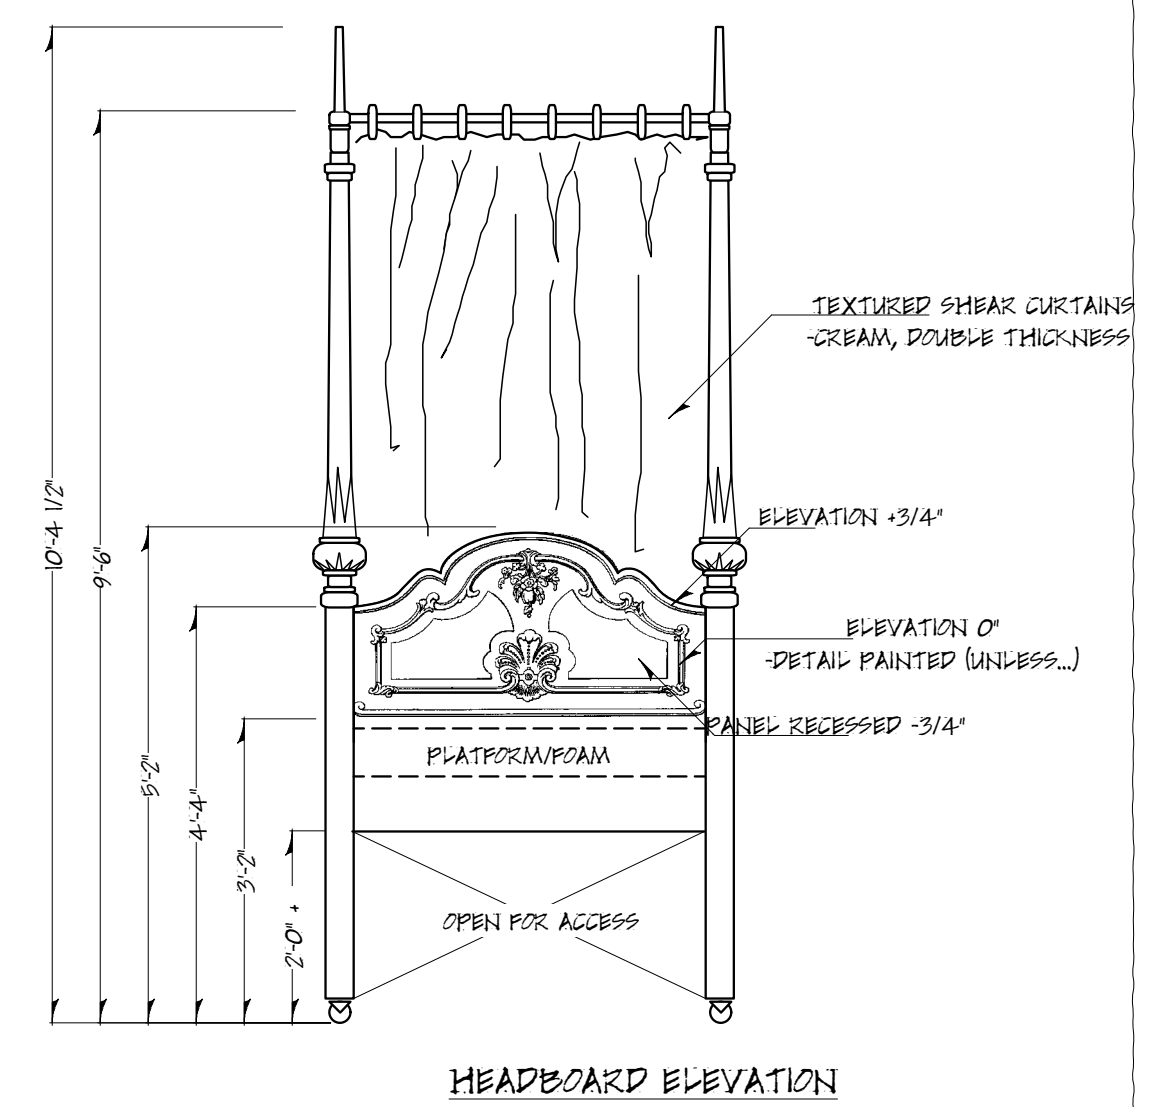

FOOT ELEVATION

BED/TOYCHEST UNIT- SIDE VIEW

HEADBOARD ELEVATION

BED/TOYCHEST UNIT- PLAN VIEW

DETAIL "A"
SCALE 1/2"=1'-0"

DETAIL "B"
SCALE 1/2"=1'-0"

design by gregg hillmar
804.682.2503, gregg@hillmar-design.com
www.hillmar-design.com
© gregg hillmar 2008