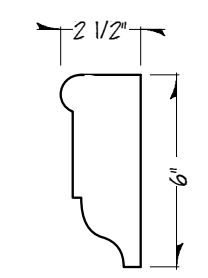

PLATE 6

ELEVATION A

CROWN PROFILE  
SCALE 2"=1'-0"

PICTURE RAIL PROFILE  
SCALE 2"=1'-0"

PICTURE RAIL RUNS OFF BACK SIDE OF COLUMNS

REPEAT DETAIL

REPEAT MOLDING ONLY ON THIS SIDE

PANEL RECESSED 3/4"

Directed By Nancy Cates

At Empire Theatre

For TheatreTV

Molding Detail #1

Scale: 0'-1/2"=1'-0" draft: gch 1/10/00

Revised: 08/08/08 For NVA

Plate# 6

of 10