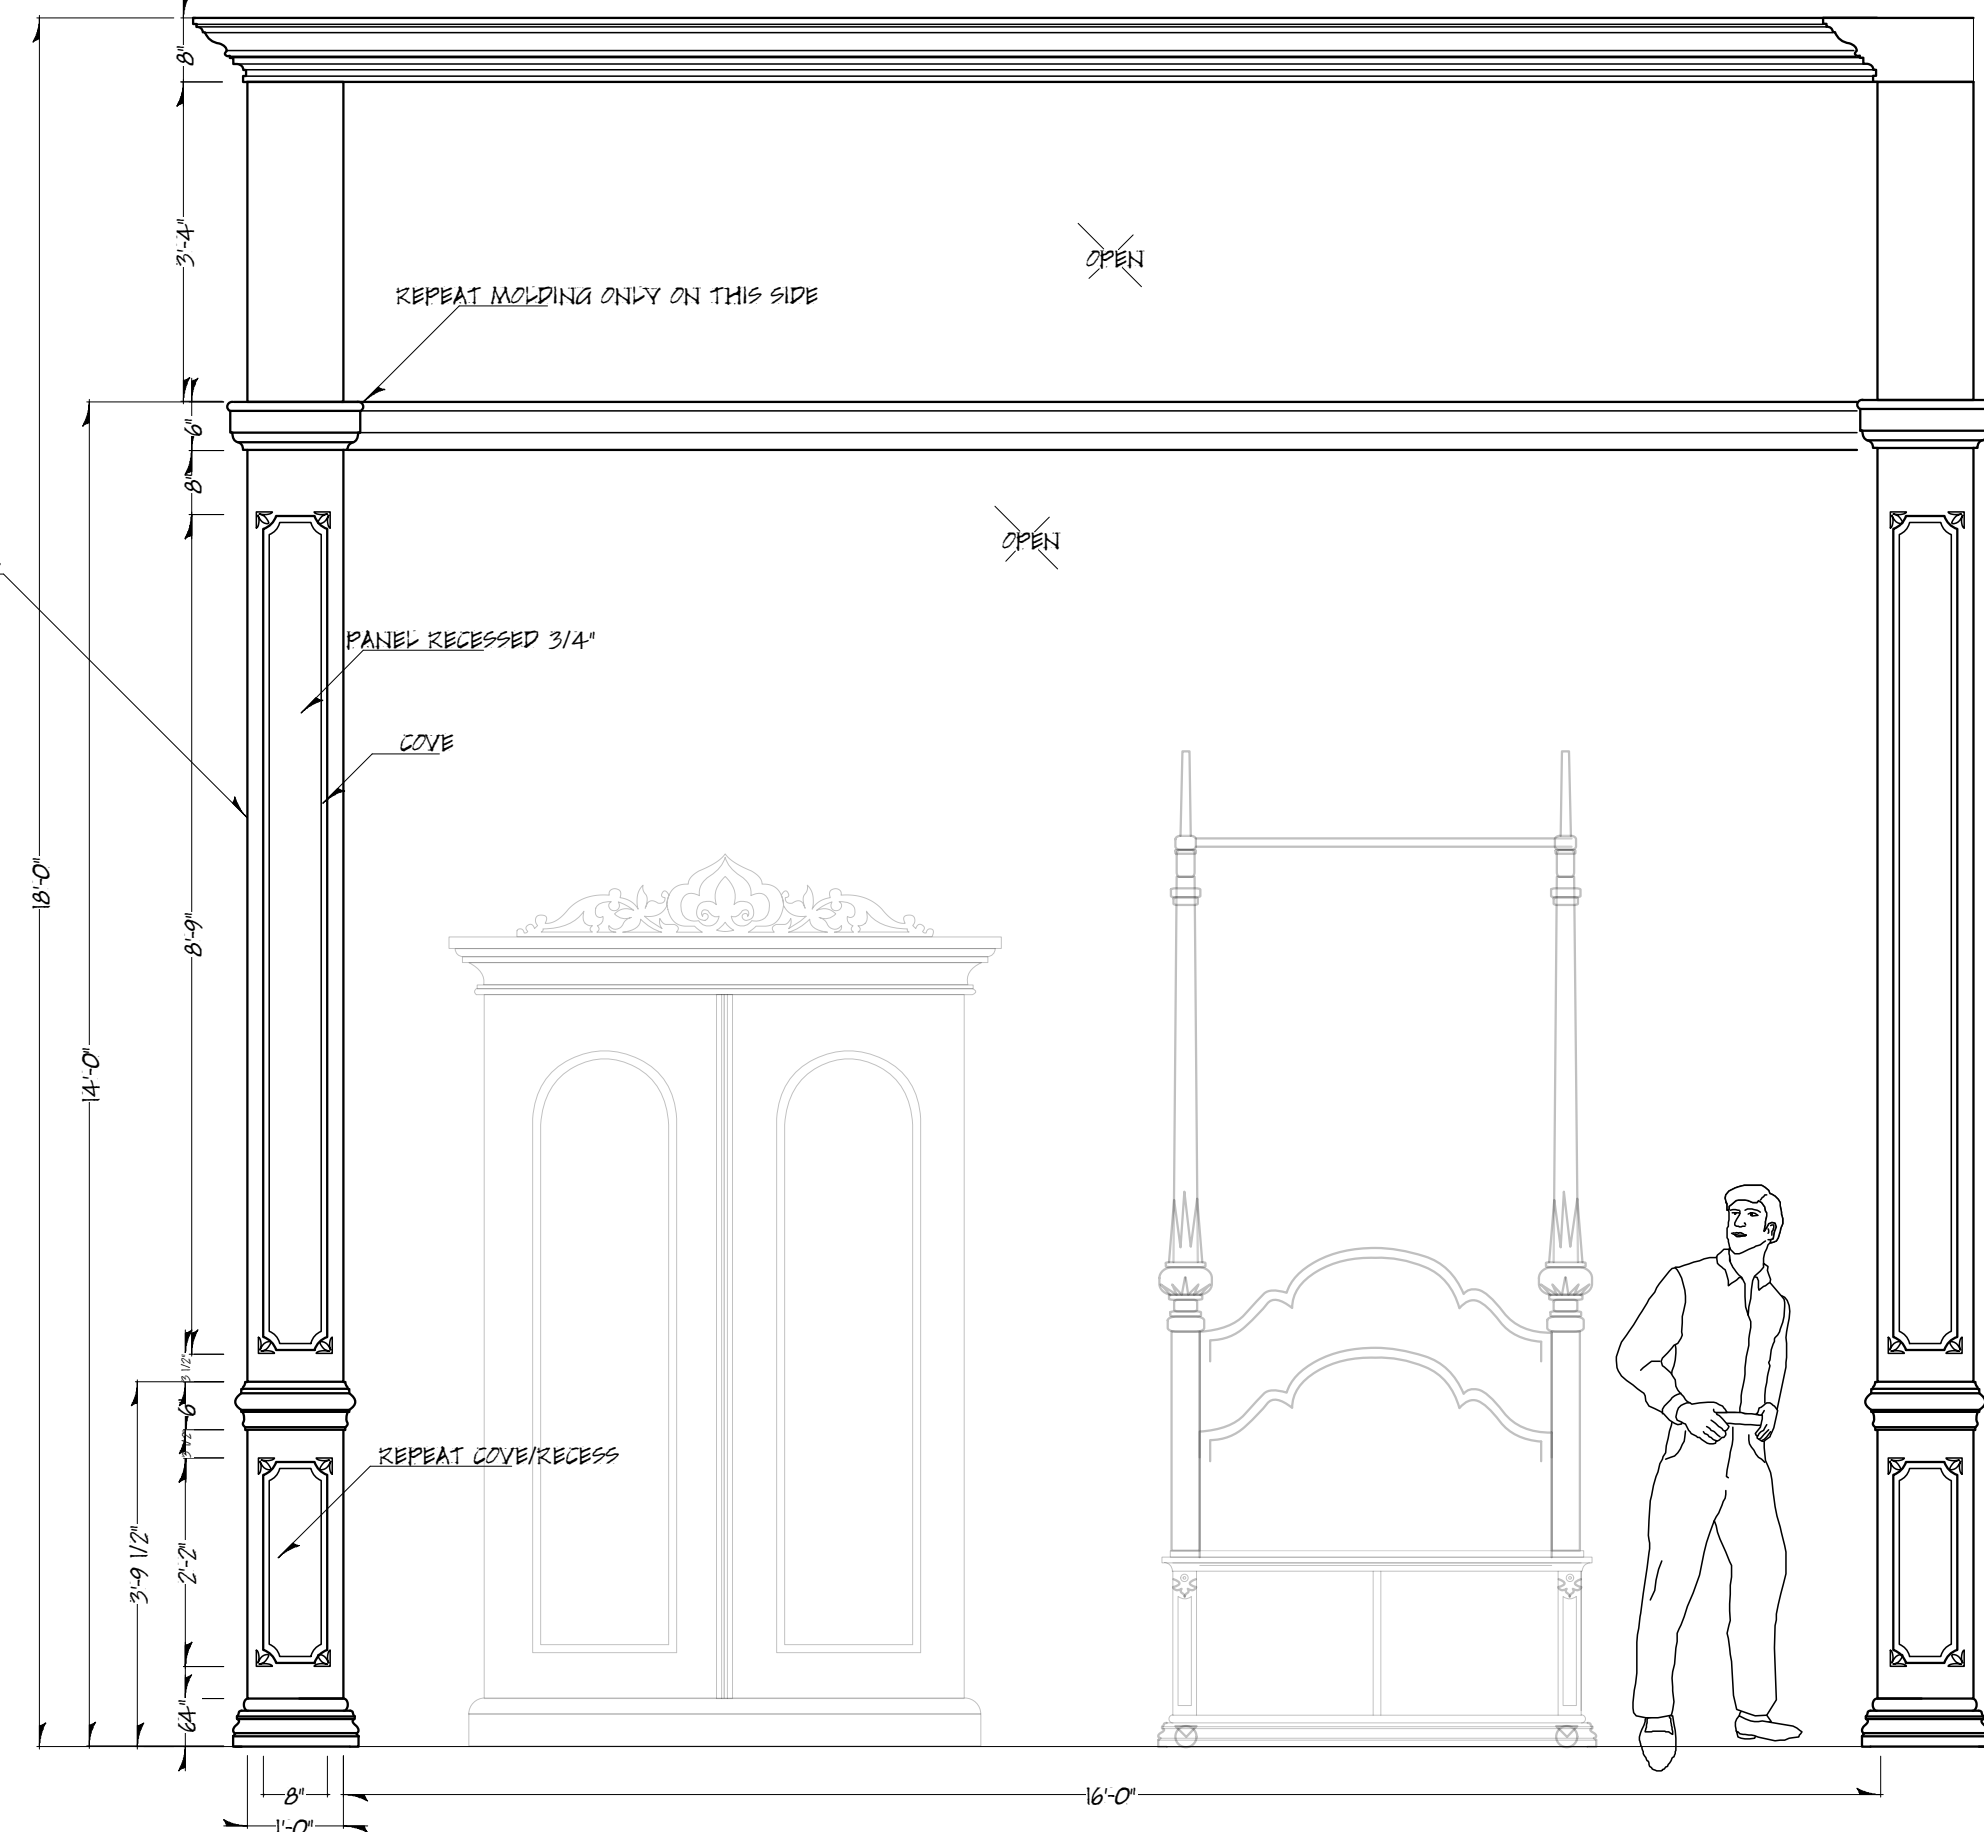

PLATE 6

ELEVATION A

CROWN PROFILE  
SCALE 2"=1'-0"

PICTURE RAIL PROFILE  
SCALE 2"=1'-0"

PICTURE RAIL RUNS OFF BACK SIDE OF COLUMNS

REPEAT DETAIL

REPEAT MOLDING ONLY ON THIS SIDE

PANEL RECESSED 3/4"

Directed By Nancy Cates

At Empire Theatre

For TheatreTV

Molding Detail #1

Scale: 0'-1/2"=1'-0" draft: gch 1/10/00

Revised: 08/08/08 For NVA

Plate# 6

of 10