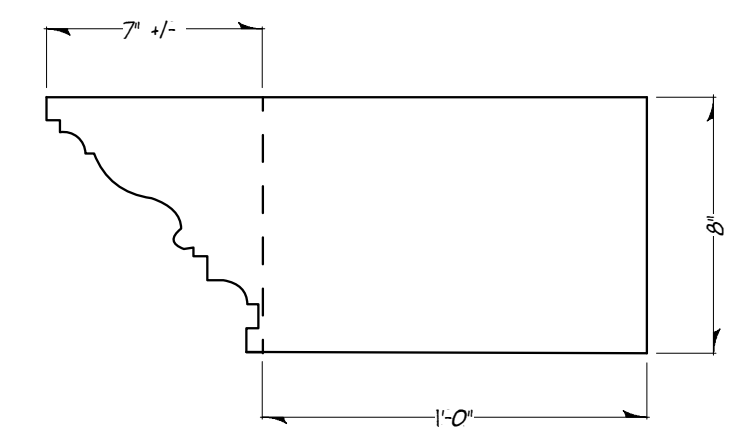

PLATE 6

ELEVATION A

CROWN PROFILE  
SCALE 2"=1'-0"

PICTURE RAIL PROFILE  
SCALE 2"=1'-0"

PICTURE RAIL RUNS OFF BACK SIDE OF COLUMNS

REPEAT DETAIL

REPEAT MOLDING ONLY ON THIS SIDE

PANEL RECESSED 3/4"

Directed By Nancy Cates

At Empire Theatre

For TheatreTV

Molding Detail #1

Scale: 0'-1/2"=1'-0" draft: gch 1/10/00

Revised: 08/08/08 For NVA

Plate# 6

of 10