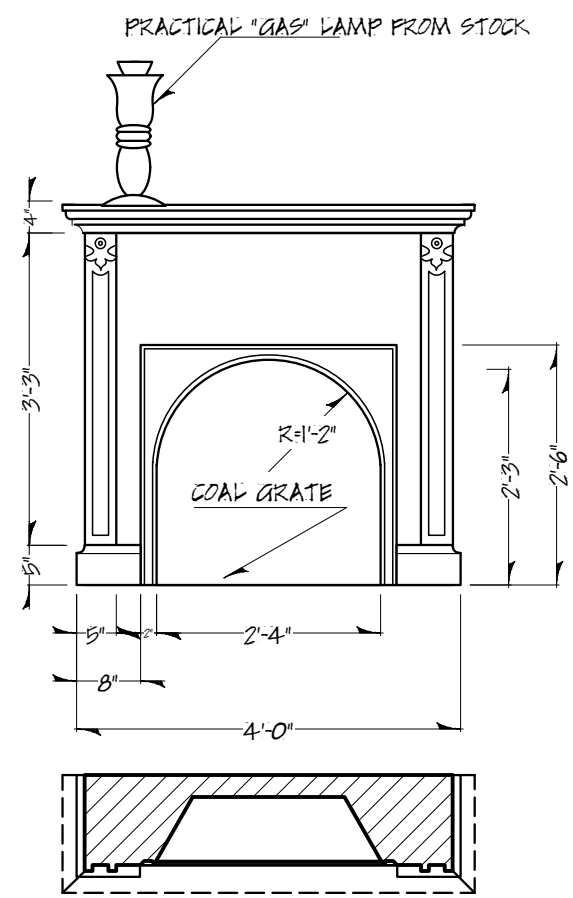

"OTTOMAN" ROUGH ELEVATION

FIREPLACE

MOLDING ELEVATION B

NOTE:  
PICTURE MOLDING ENDS EVEN W/ PLATFORM

MOLDING ELEVATION C

PLAN VIEW

design by greg hillmar

Artistic Direct: Bruce Miller 804.683.2503, greg@hillmar-design.com  
PSM: Gracie Willard www.hillmar-design.com  
TD: Bruce Remie © Greg Hillmar 2008

**Velveteen Rabbit**

Directed By Nancy Cates

At Empire Theatre

For TheatreIV

Molding Detail #2

Scale: 0'-1/2"=1'-0"

draft: gch

Revised 08/08/08 For NVA

1/10/00

Plate# 7

of 10