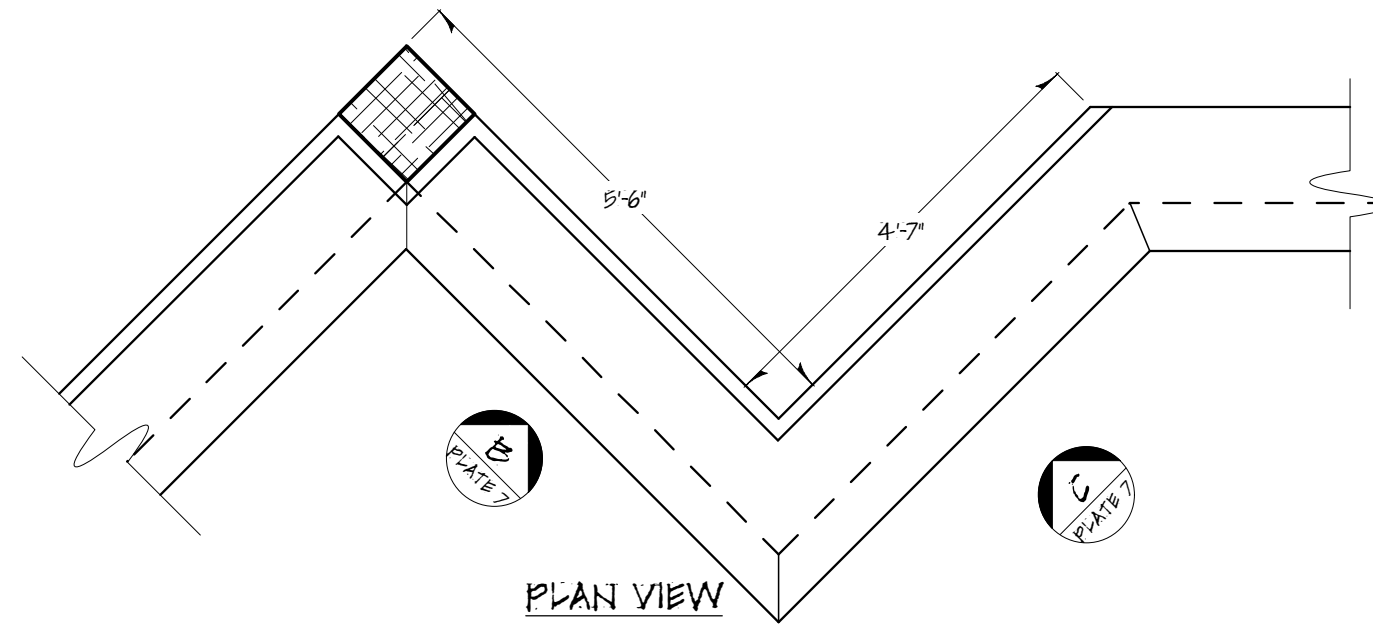

"OTTOMAN" ROUGH ELEVATION

FIREPLACE

MOLDING ELEVATION B

NOTE:  
PICTURE MOLDING ENDS EVEN W/ PLATFORM

MOLDING ELEVATION C

PLAN VIEW

design by greg hillmar

Artistic Direct: Bruce Miller 804.683.2503, greg@hillmar-design.com  
PSM: Gracie Willard www.hillmar-design.com  
TD: Bruce Remie © Greg Hillmar 2008

**Velveteen Rabbit**

Directed By Nancy Cates

At Empire Theatre

For TheatreIV

Molding Detail #2

Scale: 0'-1/2"=1'-0"

draft: gch

Revised 08/08/08 For NVA

1/10/00

Plate# 7

of 10