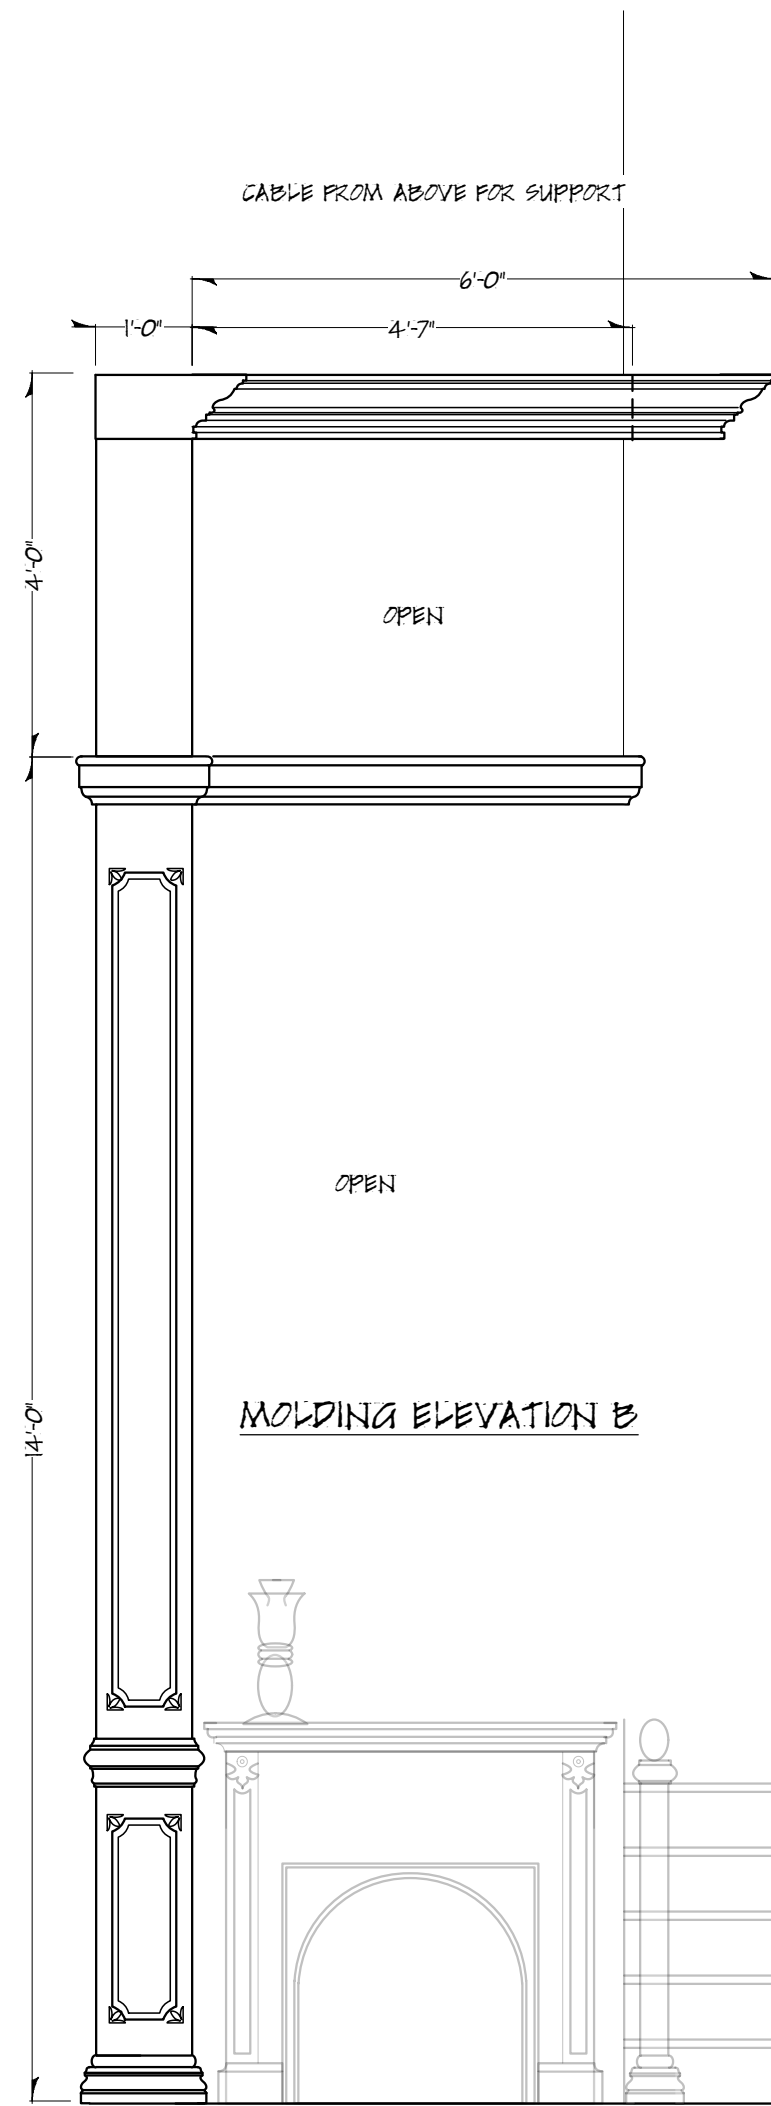

"OTTOMAN" ROUGH ELEVATION

FIREPLACE

MOLDING ELEVATION B

NOTE:  
PICTURE MOLDING ENDS EVEN W/ PLATFORM

MOLDING ELEVATION C

PLAN VIEW

design by greg hillmar

Artistic Direct: Bruce Miller 804.683.2503, greg@hillmar-design.com  
PSM: Gracie Willard www.hillmar-design.com  
TD: Bruce Remie © Greg Hillmar 2008

**Velveteen Rabbit**

Directed By Nancy Cates

At Empire Theatre

For TheatreIV

Molding Detail #2

Scale: 0'-1/2"=1'-0"

draft: gch

Revised 08/08/08 For NVA

1/10/00

Plate# 7

of 10