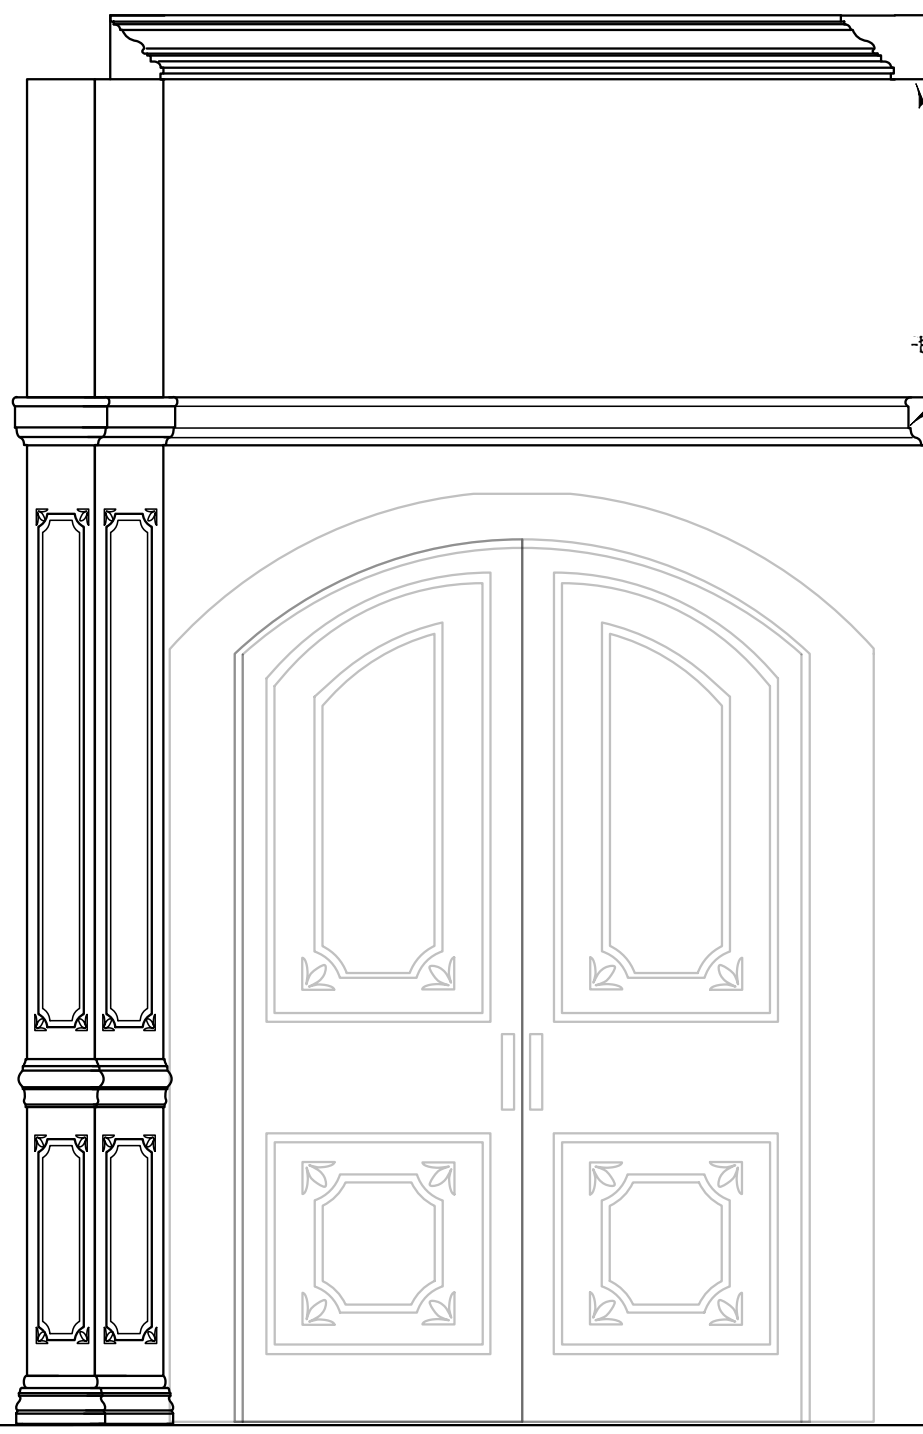

NOTE:  
NO PICTURE RAIL

ELEVATION D

ELEVATION E

MOLDING ENDS PARALLEL WITH PLATFORM  
BACK EDGE CAN BE GROUND SUPPORTED BEHIND MASKING

PLAN VIEW

design by gregg hillmar

804.683.2503, gregg@hillmar-design.com  
www.hillmar-design.com  
© Gregg Hillmar 2005