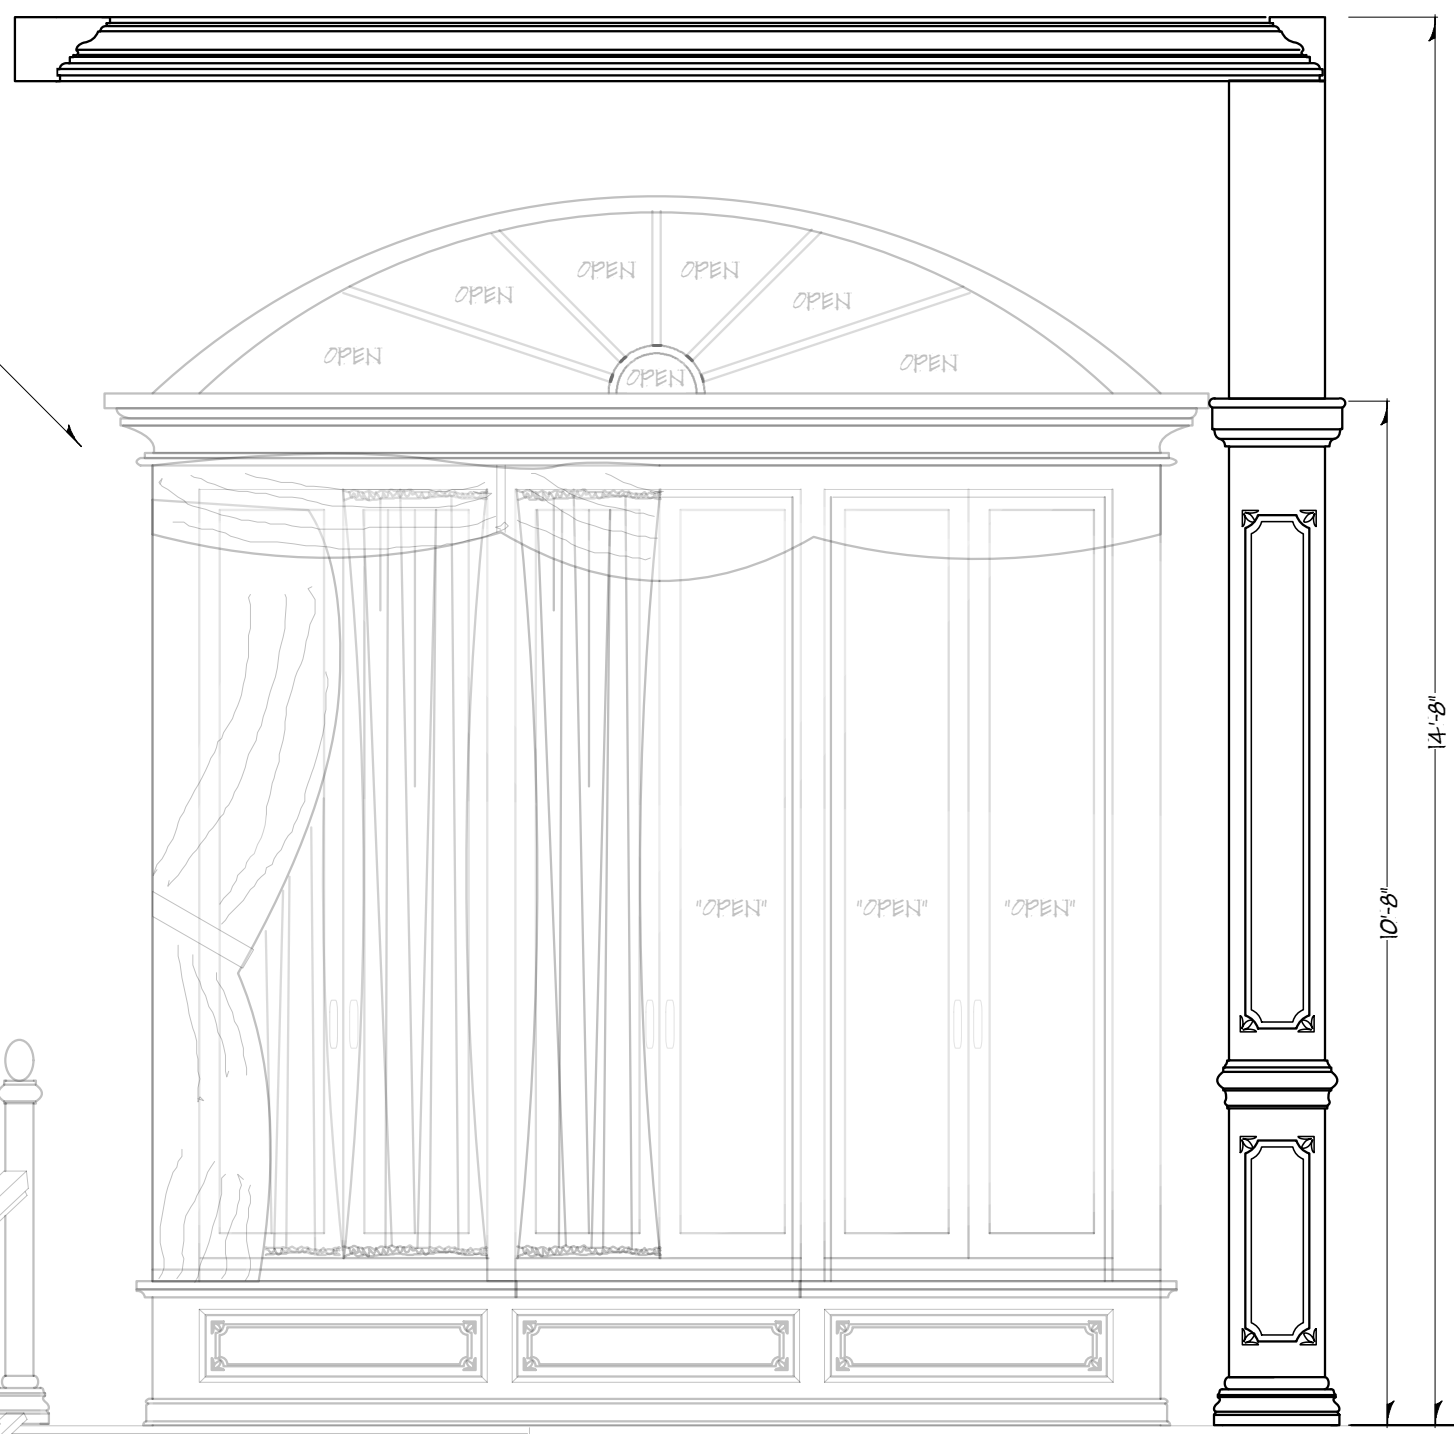

NOTE:  
NO PICTURE RAIL

ELEVATION D

ELEVATION E

MOLDING ENDS PARALLEL WITH PLATFORM  
BACK EDGE CAN BE GROUND SUPPORTED BEHIND MASKING

PLAN VIEW

design by gregg hillmar

804.683.2503, gregg@hillmar-design.com  
www.hillmar-design.com  
© Gregg Hillmar 2005